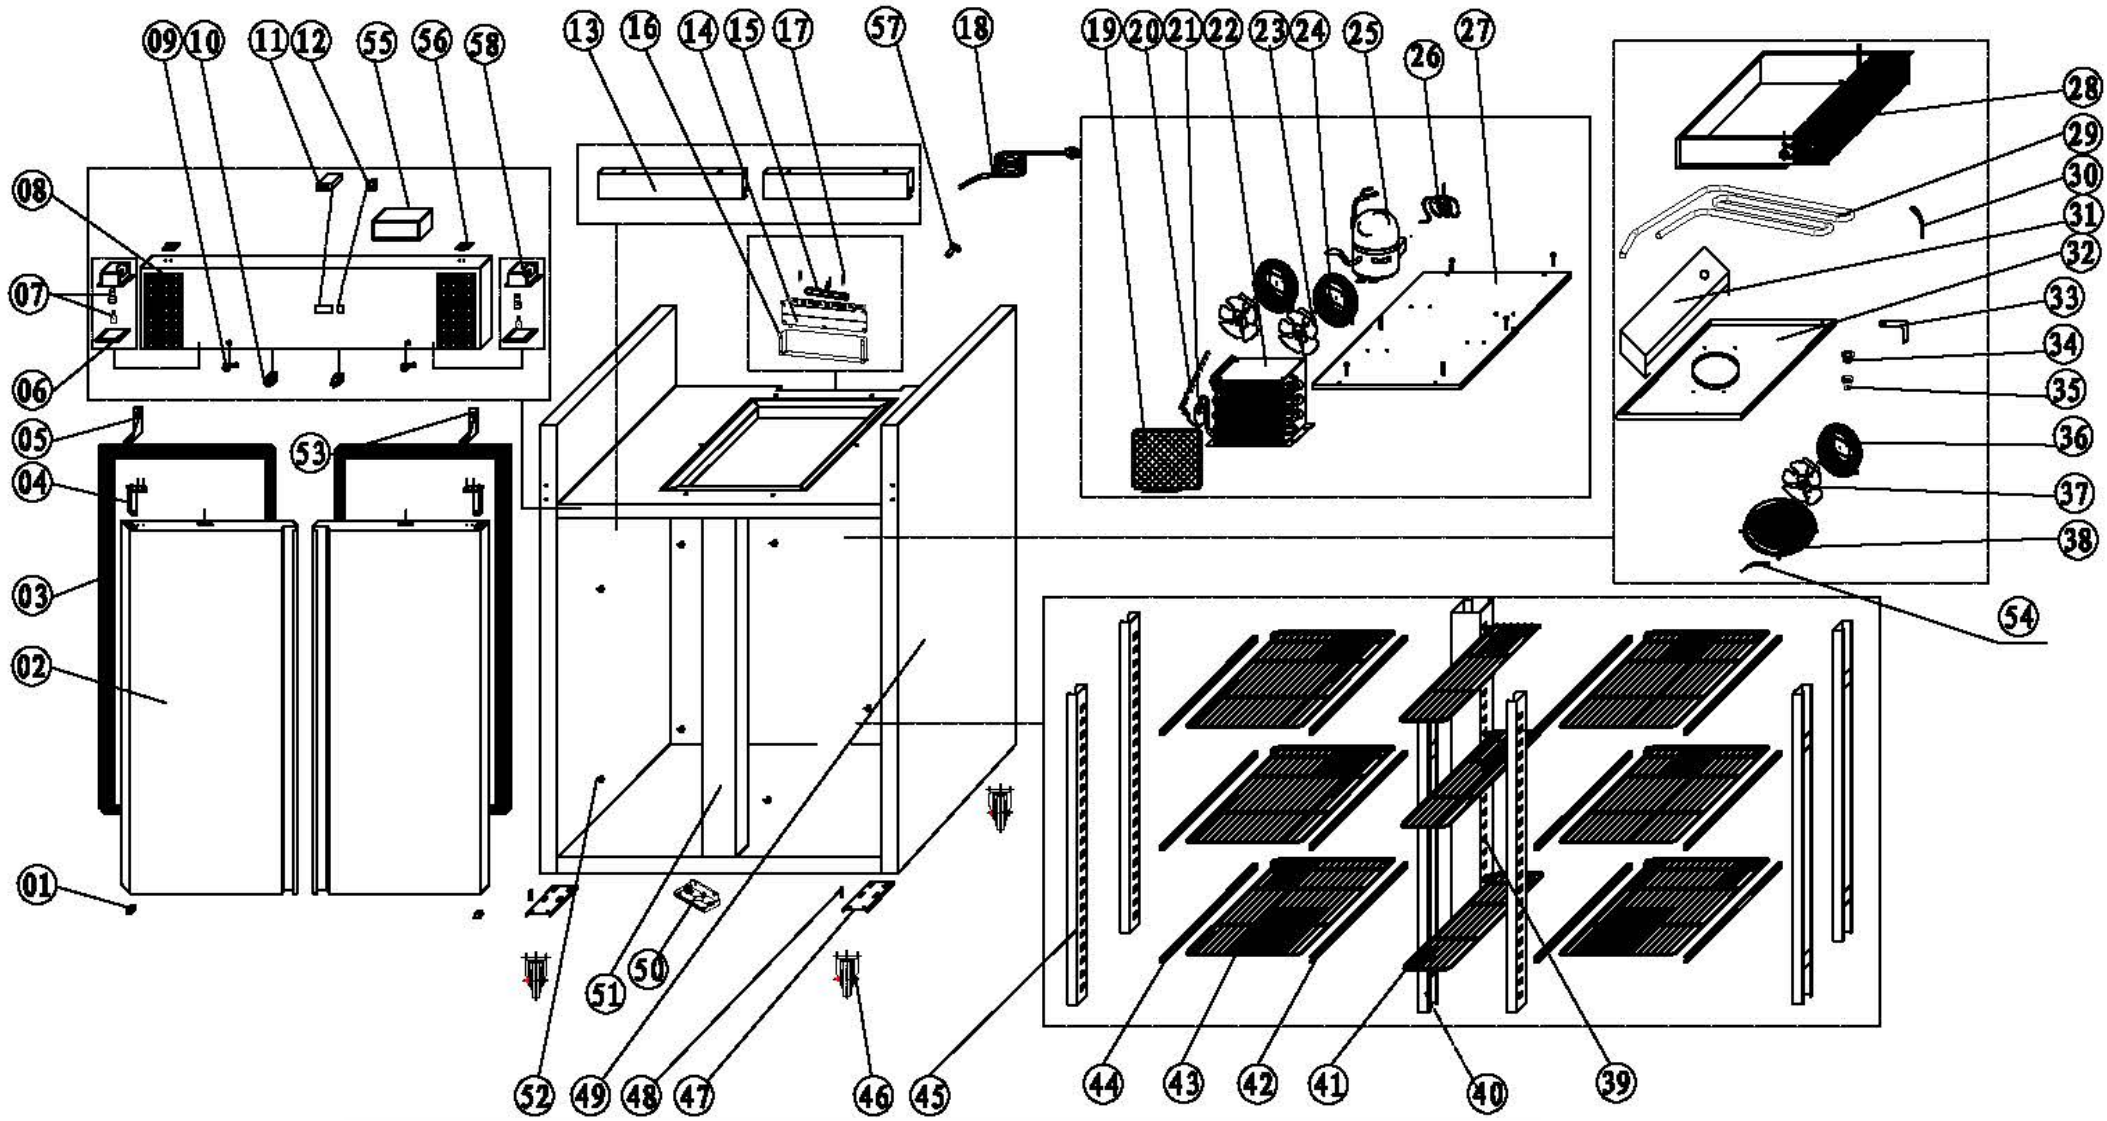

Machine	Explode	Code	Description
Polar Upright Heavy Duty Double Door Freezer 1300Ltr	1	AB287	Down Hinge Axis Jacket
Polar Upright Heavy Duty Double Door Freezer 1300Ltr	2	AB883	Door
Polar Upright Heavy Duty Double Door Freezer 1300Ltr	3	AB325	Door Seal
Polar Upright Heavy Duty Double Door Freezer 1300Ltr	4	AB346	Door Spring
Polar Upright Heavy Duty Double Door Freezer 1300Ltr	5	AB979	Up Hinge Left
Polar Upright Heavy Duty Double Door Freezer 1300Ltr	6	AA005	Lamp Cover/Lens
Polar Upright Heavy Duty Double Door Freezer 1300Ltr	7		Lamp - AA002
Polar Upright Heavy Duty Double Door Freezer 1300Ltr	7		Lamp Socket - AA002
Polar Upright Heavy Duty Double Door Freezer 1300Ltr	58		Lamp Housing Box
Polar Upright Heavy Duty Double Door Freezer 1300Ltr	8	AB921	Front Panel
Polar Upright Heavy Duty Double Door Freezer 1300Ltr	9	AD028	Lock & Key
Polar Upright Heavy Duty Double Door Freezer 1300Ltr	10	AB888	Door Switch
Polar Upright Heavy Duty Double Door Freezer 1300Ltr	11	AH332	Thermostat (Hot Gas - old version)
Polar Upright Heavy Duty Double Door Freezer 1300Ltr	11	AD728	Thermostat (From 5074050-UK)
Polar Upright Heavy Duty Double Door Freezer 1300Ltr	12	AB308	Main Switch
Polar Upright Heavy Duty Double Door Freezer 1300Ltr	13	AP523	Inside Panel
Polar Upright Heavy Duty Double Door Freezer 1300Ltr	14	AB911	Water Pan
Polar Upright Heavy Duty Double Door Freezer 1300Ltr	15	AW310	Discharge Pipe (Hot Gas - old version)
Polar Upright Heavy Duty Double Door Freezer 1300Ltr	15	AN176	Discharge Pipe (From 5074050-UK)
Polar Upright Heavy Duty Double Door Freezer 1300Ltr	16	AK183	Protector for Water Box
Polar Upright Heavy Duty Double Door Freezer 1300Ltr	17	AM586	Discharge Pipe Clip
Polar Upright Heavy Duty Double Door Freezer 1300Ltr	18	AG554	UK Power Cord
Polar Upright Heavy Duty Double Door Freezer 1300Ltr	18		EU Power Cord
Polar Upright Heavy Duty Double Door Freezer 1300Ltr	19	AL984	Filter (R404a)
Polar Upright Heavy Duty Double Door Freezer 1300Ltr	19	AB913	Filter (R290)
Polar Upright Heavy Duty Double Door Freezer 1300Ltr	20	AB854	Capillary
Polar Upright Heavy Duty Double Door Freezer 1300Ltr	21	AF800	Filter Drier
Polar Upright Heavy Duty Double Door Freezer 1300Ltr	22	AN034	Condenser (R290)
Polar Upright Heavy Duty Double Door Freezer 1300Ltr	23	AK620	Condenser Fan & Blade
Polar Upright Heavy Duty Double Door Freezer 1300Ltr	24		Basket Guard Grill
Polar Upright Heavy Duty Double Door Freezer 1300Ltr	25	AH013	Compressor (R290)
Polar Upright Heavy Duty Double Door Freezer 1300Ltr	26		Suction Pipe (Hot Gas - old version)
Polar Upright Heavy Duty Double Door Freezer 1300Ltr	26		Suction Pipe (From 5074050-UK)
Polar Upright Heavy Duty Double Door Freezer 1300Ltr	27	AP970	Unit Board
Polar Upright Heavy Duty Double Door Freezer 1300Ltr	28		Evaporator (Hot Gas - old version)
Polar Upright Heavy Duty Double Door Freezer 1300Ltr	28	AB904	Evaporator (From 5074050-UK)
Polar Upright Heavy Duty Double Door Freezer 1300Ltr	29	AB875	Defrost Heating Element (From 5074050-UK)
Polar Upright Heavy Duty Double Door Freezer 1300Ltr	30	AJ766	Protector for Heating Element (From 5074050-UK)
Polar Upright Heavy Duty Double Door Freezer 1300Ltr	31	AL586	Bottom Water Box (Hot Gas - old version)
Polar Upright Heavy Duty Double Door Freezer 1300Ltr	31	AN505	Bottom Water Box (From 5074050-UK)
Polar Upright Heavy Duty Double Door Freezer 1300Ltr	32	AB983	Fan Support/Evaporator Water Pan