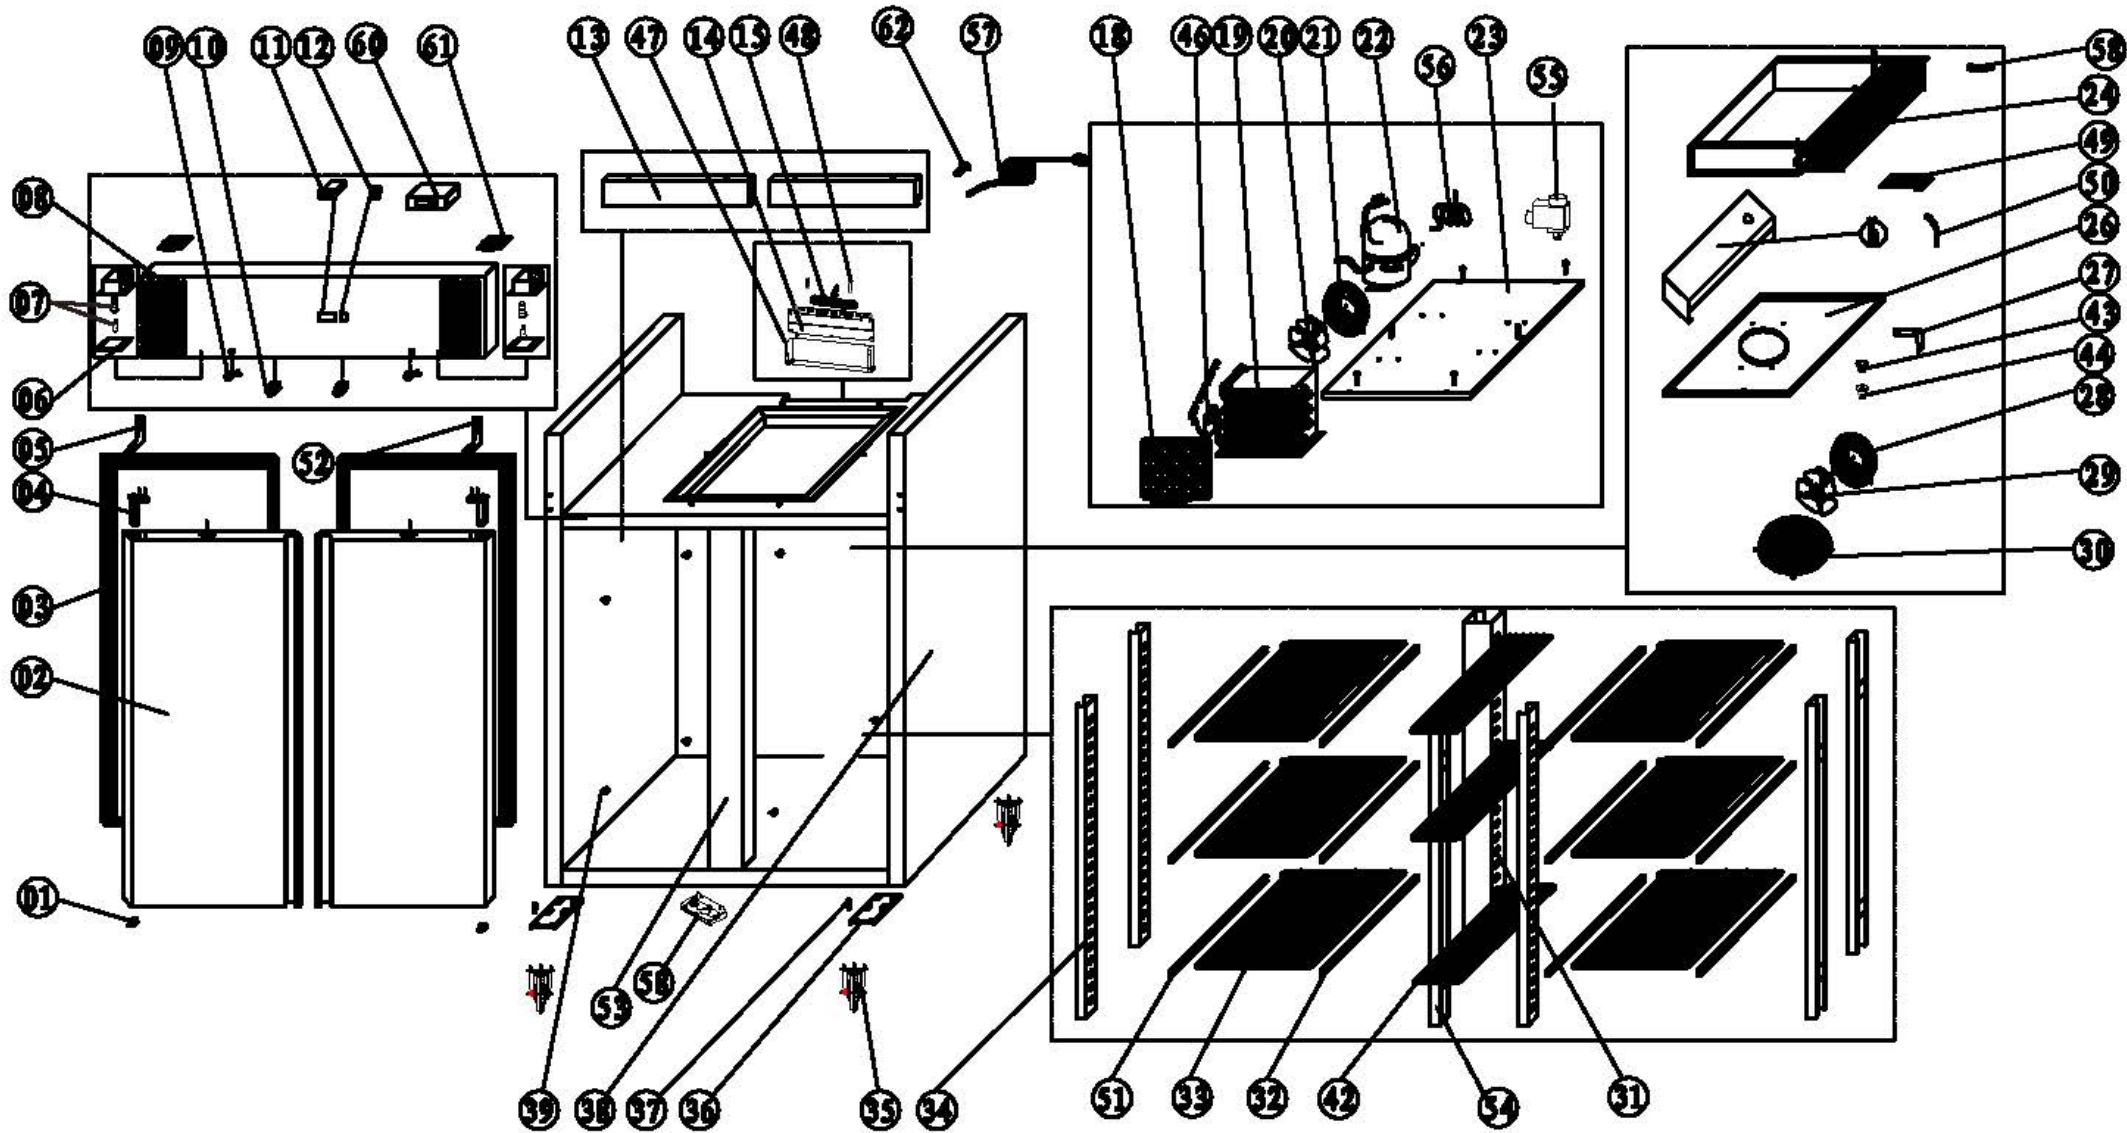

Machine	Explode	Code	Description
Polar Upright Heavy Duty Double Door Freezer 1300Ltr	1	AB287	Down Hinge Axis Jacket
Polar Upright Heavy Duty Double Door Freezer 1300Ltr	2	AB883	Door
Polar Upright Heavy Duty Double Door Freezer 1300Ltr	3	AB325	Door Seal
Polar Upright Heavy Duty Double Door Freezer 1300Ltr	4	AB346	Door Spring
Polar Upright Heavy Duty Double Door Freezer 1300Ltr	5	AB979	Up Hinge Left
Polar Upright Heavy Duty Double Door Freezer 1300Ltr	6	AA005	Lamp Cover/Lens
Polar Upright Heavy Duty Double Door Freezer 1300Ltr	7		Lamp - AA002
Polar Upright Heavy Duty Double Door Freezer 1300Ltr	7		Lamp Socket - AA002
Polar Upright Heavy Duty Double Door Freezer 1300Ltr	N/A		Lamp Housing Box
Polar Upright Heavy Duty Double Door Freezer 1300Ltr	8	AB921	Front Panel
Polar Upright Heavy Duty Double Door Freezer 1300Ltr	9	AD028	Lock & Key
Polar Upright Heavy Duty Double Door Freezer 1300Ltr	10	AB888	Door Switch
Polar Upright Heavy Duty Double Door Freezer 1300Ltr	11	AH332	Thermostat (Hot Gas)
Polar Upright Heavy Duty Double Door Freezer 1300Ltr	12	AB308	Main Switch
Polar Upright Heavy Duty Double Door Freezer 1300Ltr	13	AP523	Inside Panel
Polar Upright Heavy Duty Double Door Freezer 1300Ltr	14	AB911	Water Pan
Polar Upright Heavy Duty Double Door Freezer 1300Ltr	15	AN176	Discharge Pipe-old version
Polar Upright Heavy Duty Double Door Freezer 1300Ltr	15	AW310	Discharge Pipe-new version
Polar Upright Heavy Duty Double Door Freezer 1300Ltr	16	AN505	Bottom Water Box-old version
Polar Upright Heavy Duty Double Door Freezer 1300Ltr	16	AL586	Bottom Water Box-new version
Polar Upright Heavy Duty Double Door Freezer 1300Ltr	18	AB913	Filter
Polar Upright Heavy Duty Double Door Freezer 1300Ltr	19	AB867	Condenser (R404a)
Polar Upright Heavy Duty Double Door Freezer 1300Ltr	19	AN034	Condenser(R290)
Polar Upright Heavy Duty Double Door Freezer 1300Ltr	20	AK620	Condenser Fan & Blade
Polar Upright Heavy Duty Double Door Freezer 1300Ltr	21		Basket Guard Grill
Polar Upright Heavy Duty Double Door Freezer 1300Ltr	22	AB110	Compressor(R404a)
Polar Upright Heavy Duty Double Door Freezer 1300Ltr	22	AH013	Compressor(R290)
Polar Upright Heavy Duty Double Door Freezer 1300Ltr	23	AP970	Unit Board
Polar Upright Heavy Duty Double Door Freezer 1300Ltr	24	AP755	Evaporator (R404a)-old version
Polar Upright Heavy Duty Double Door Freezer 1300Ltr	24	AB904	Evaporator (R404a)-new version
Polar Upright Heavy Duty Double Door Freezer 1300Ltr	24		Evaporator(R290)
Polar Upright Heavy Duty Double Door Freezer 1300Ltr	26	AB983	Evaporator Water Pan
Polar Upright Heavy Duty Double Door Freezer 1300Ltr	27	AK182	Water Pipe
Polar Upright Heavy Duty Double Door Freezer 1300Ltr	28	AN619	Basket Guard Grill
Polar Upright Heavy Duty Double Door Freezer 1300Ltr	29		Evaporator Fan & Blade-old version
Polar Upright Heavy Duty Double Door Freezer 1300Ltr	29	AH330	Evaporator Fan & Blade-new version
Polar Upright Heavy Duty Double Door Freezer 1300Ltr	30	AM722	Fan Grill
Polar Upright Heavy Duty Double Door Freezer 1300Ltr	31		Back Support
Polar Upright Heavy Duty Double Door Freezer 1300Ltr	32	AJ526	Guide Right
Polar Upright Heavy Duty Double Door Freezer 1300Ltr	51		Guide Left
Polar Upright Heavy Duty Double Door Freezer 1300Ltr	33	AB962	Shelf
Polar Upright Heavy Duty Double Door Freezer 1300Ltr	34	AN616	Front Support